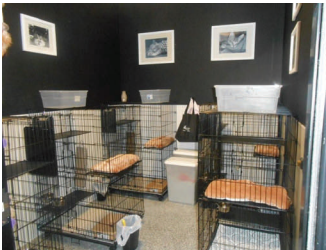

Smokey's Feline Forest

Smokey's Feline Forest is a private retreat for cats only. Our Feline Forest features 5 cozy cat dens. Each den can accommodate multiple same-family cats and features perches, scratching post and plenty of stretching space for your cat. Your cat's boarding experience includes fun-loving attention from our staff. Our Feline Forest rates start at $15 per night. Please see our rate sheet for more information.